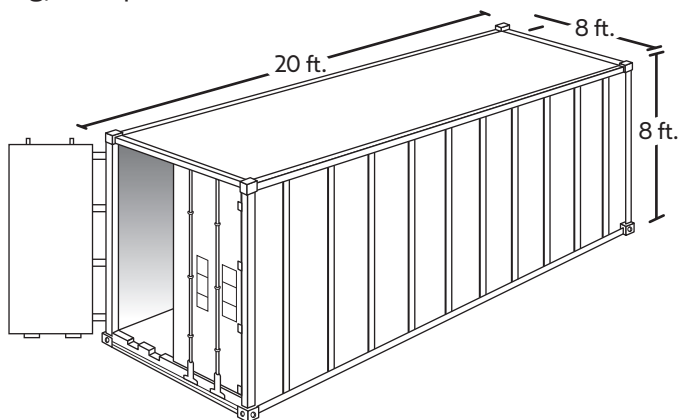

WHAT IS A TEU?

A TEU, or twenty-foot equivalent unit, is the basic container measurement used in the shipping industry. It is the equivalent of a container 20 feet long by 8 feet wide by 8 feet high. Typically, containers being transported on the road are 40 feet long, the equivalent of two TEUs.